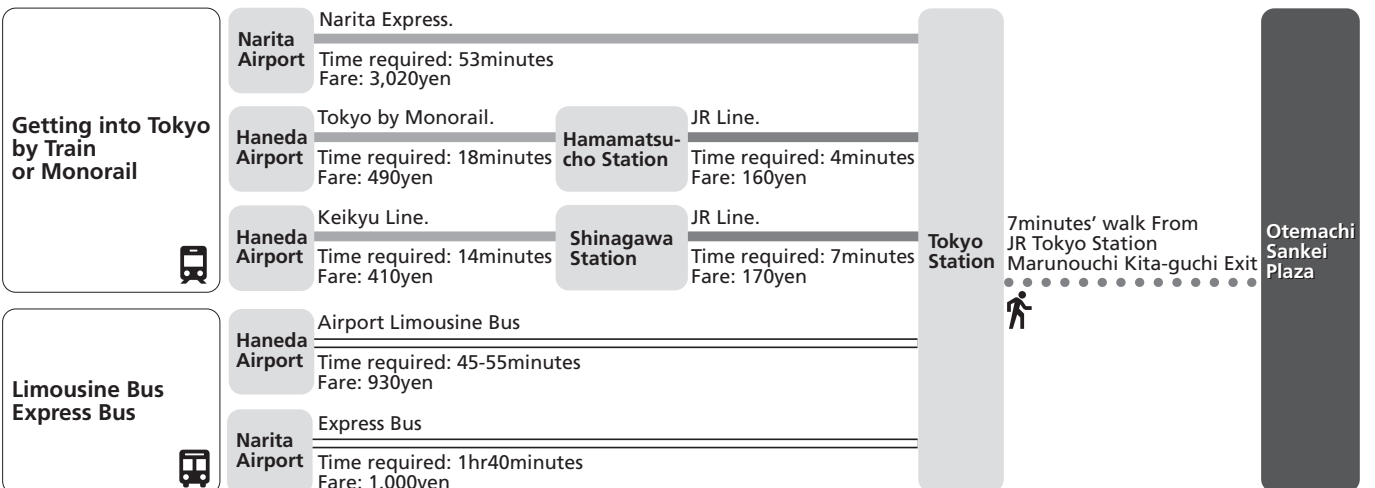

Access to Venues

Floor Map

4F ▶

Wi-Fi Service
sankei_Wi-Fi
PW 20140709a

*May occur to be unstable the Wi-Fi connection if all attendees connect at the same time.

3F ▶