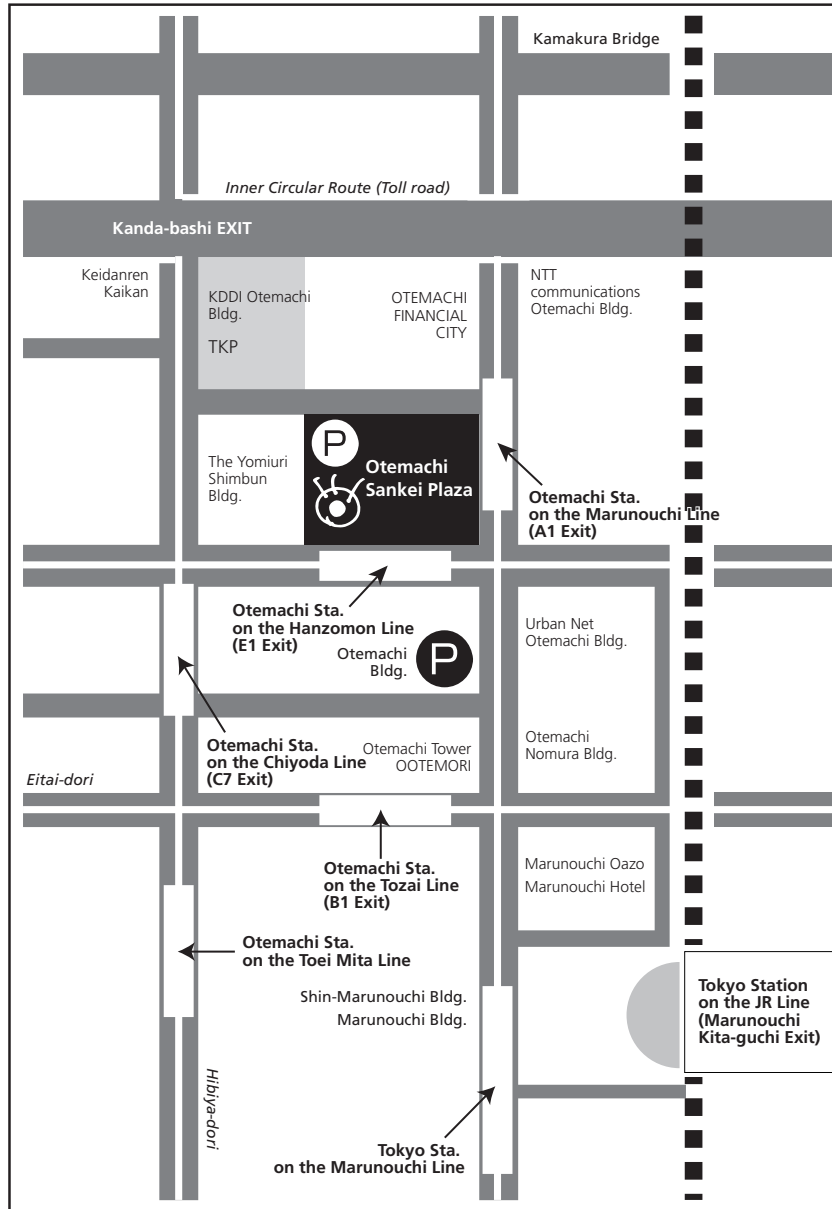

Access to Venues

Floor Map

4F ▶

Wi-Fi Service
sankei_Wi-Fi
PW 20140709a

*May occur to be unstable the Wi-Fi connection if all attendees connect at the same time.

3F ▶